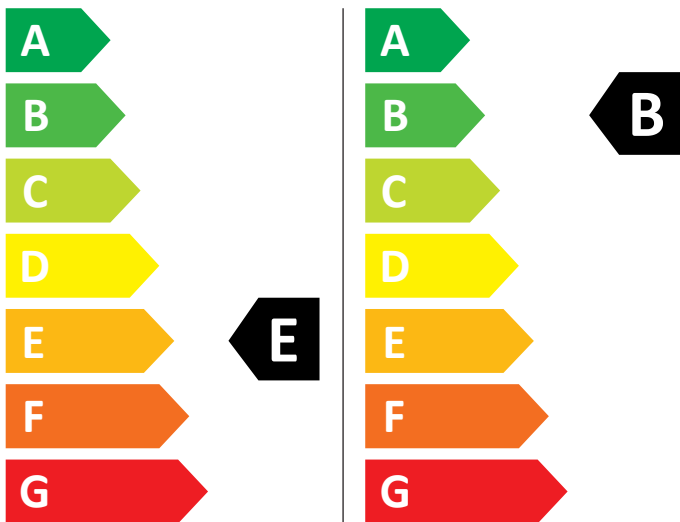

## Amica

AWDBI8614iBW

360 kWh / 100

55 kWh / 100

6,0 kg

8,0 kg

90 L

48 L